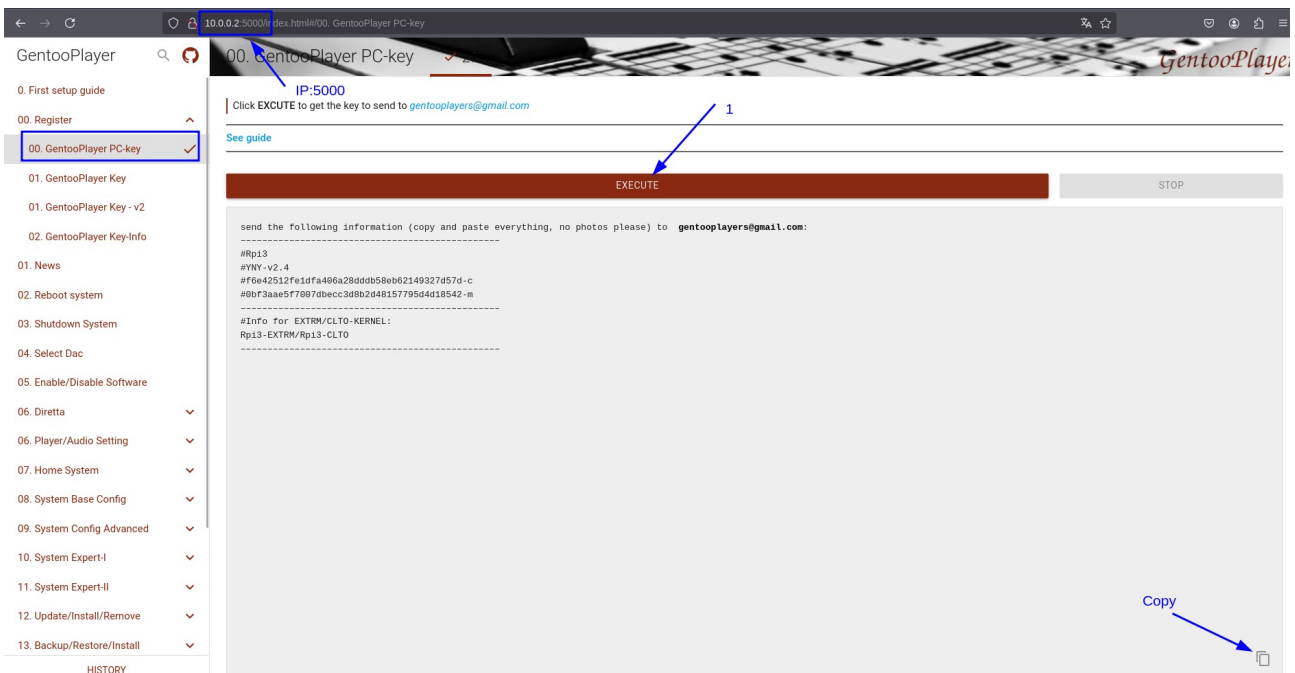

# REGISTRATION GUIDE

(also valid for requesting a test key)

Copy the entire contents of the window (use the copy icon) and paste into an email to be sent to **gentooplayers@gmail.com**

**Do not send photos or screenshots, they will not be taken into account.**

**IT IS NOT POSSIBLE TO REQUEST TEST KEYS FOR EXTRM AND CLTO-KERNEL VERSIONS**

system registration

you will receive an email with user and key

**IMPORTANT: After registration, use GP-Update to get the full and up-to-date menu.**