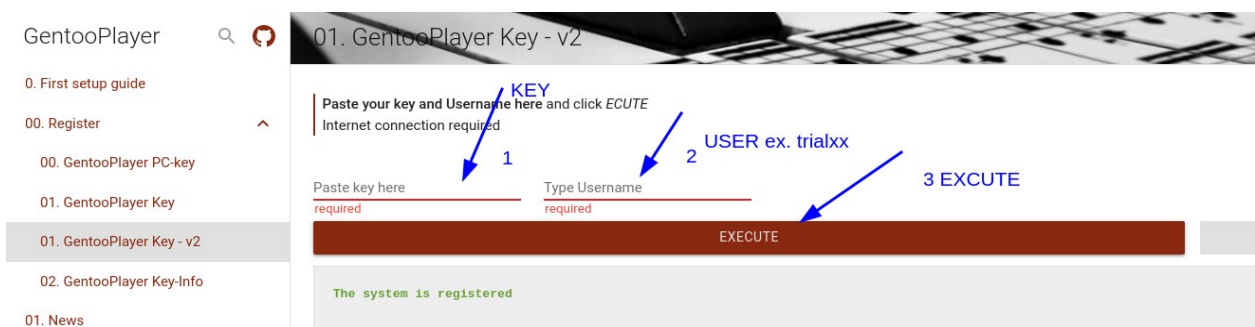

system registration

you will receive an email with user and key